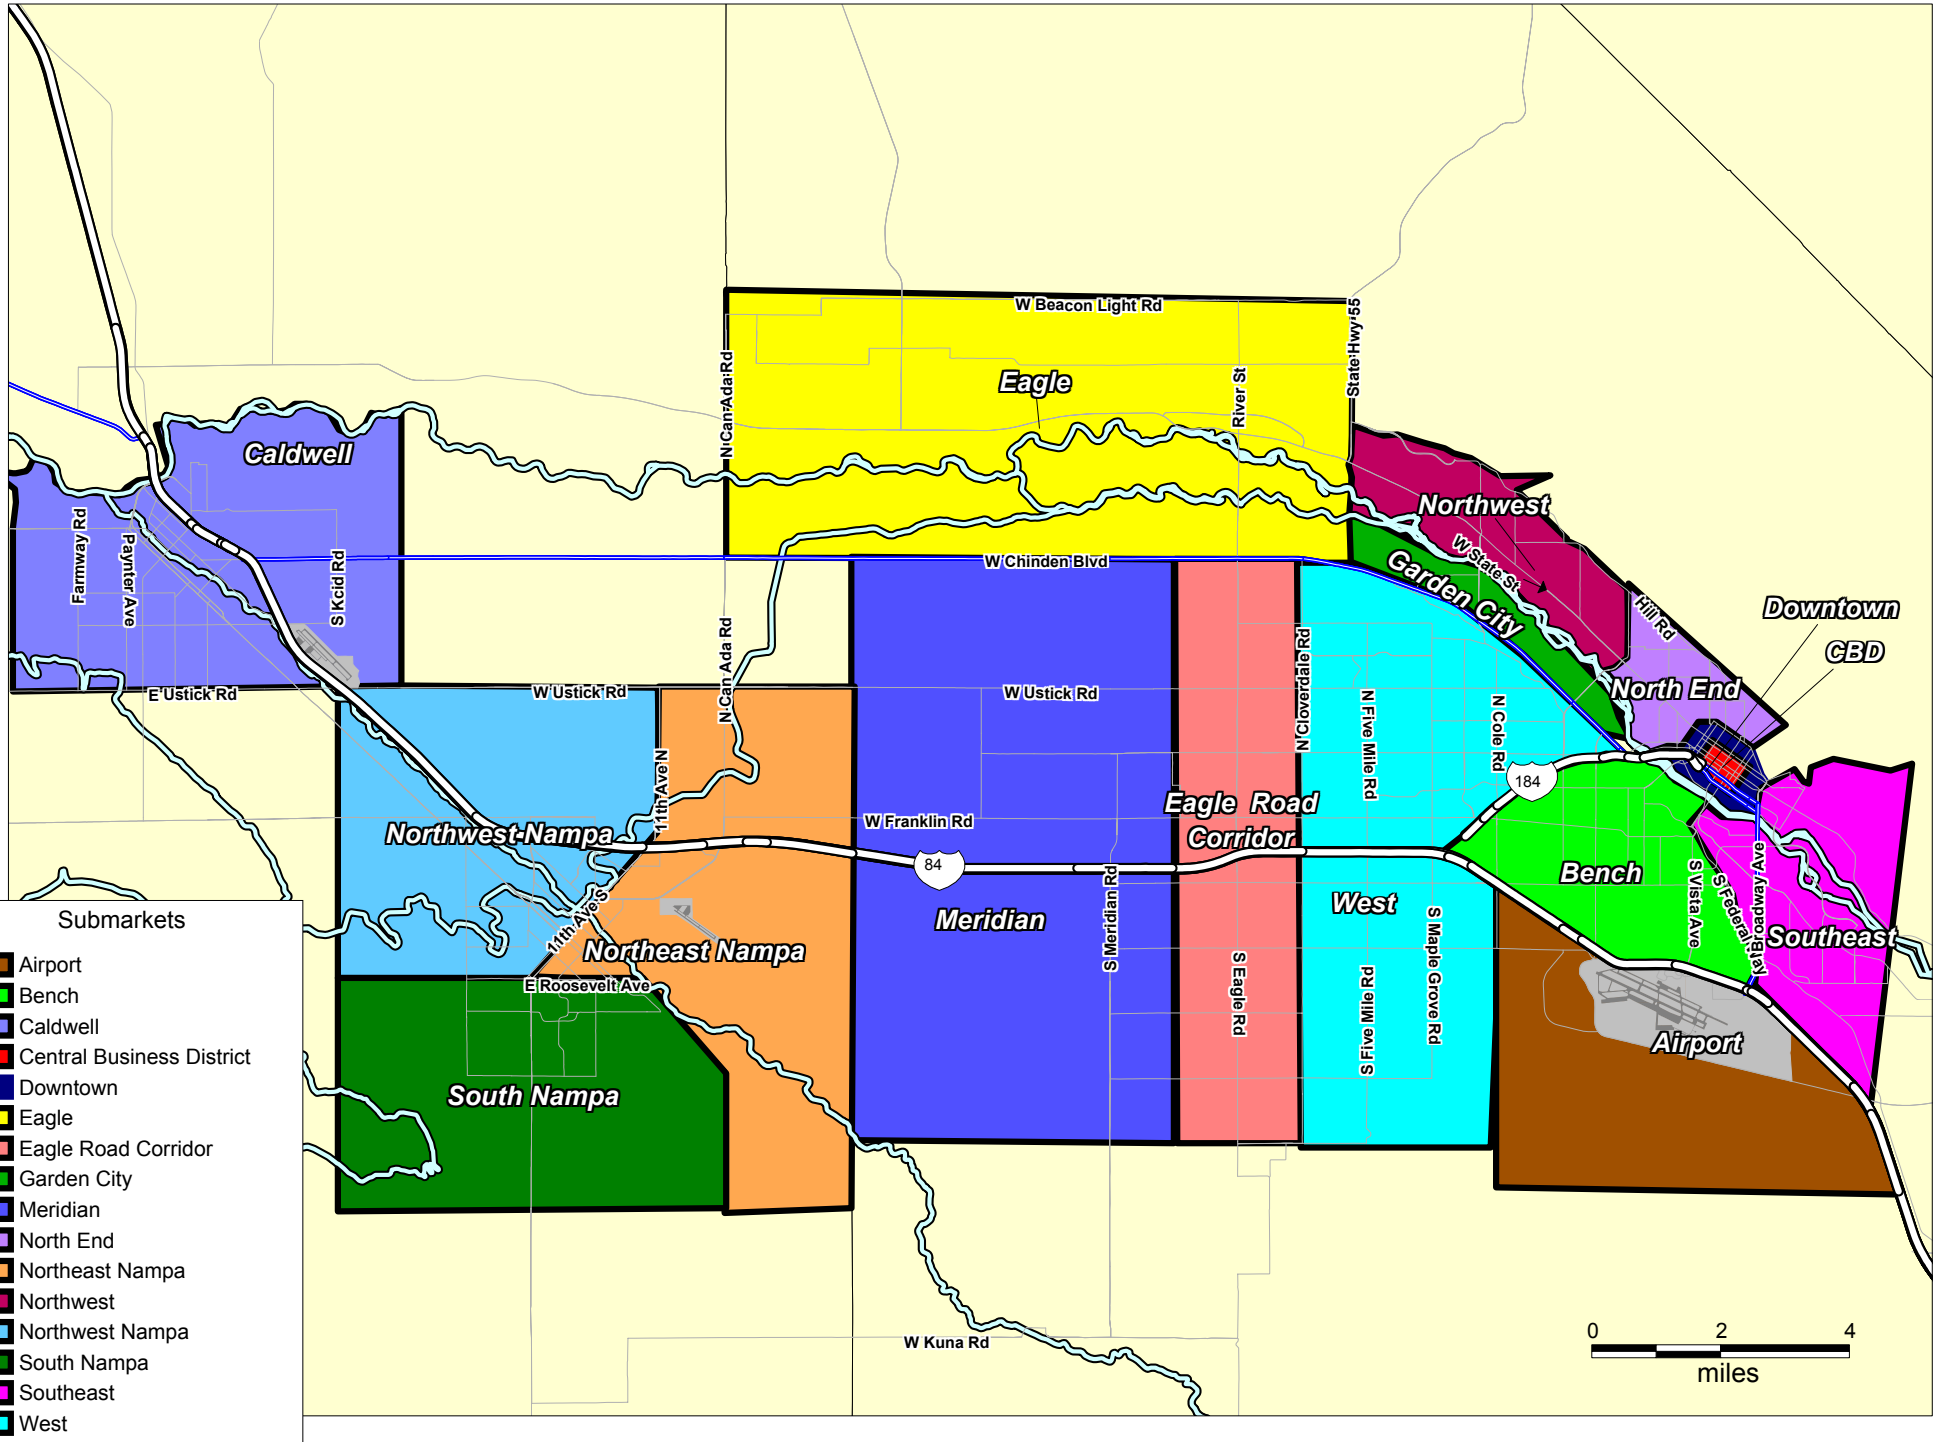

Boise, Nampa and Caldwell Submarkets

- Submarkets**
- Airport
 - Bench
 - Caldwell
 - Central Business District
 - Downtown
 - Eagle
 - Eagle Road Corridor
 - Garden City
 - Meridian
 - North End
 - Northeast Nampa
 - Northwest
 - Northwest Nampa
 - South Nampa
 - Southeast
 - West